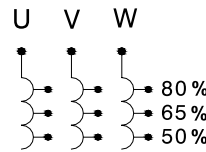

● Circuit Diagram