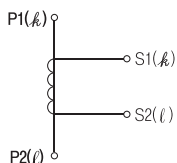

PROTECTION RELAY TYPE (부스바관통형/계전기용) CURRENT TRANSFORMER

0.72~1.2kV (150~6000A)

- Standard :KS C 1706, IEC 61869-2, JEC 1201, IEEE C 57.13

V-TYPE

H-TYPE

● Illustration & Drawing

RV Type (Vertical Type)

RH Type (Horizontal Type)

● Connection Diagram

1 - Core Single ratio

● Specifications

- Square type C,T(Busbar installing type)
- Maximum voltage : 0.72~1.2kV
- Over current strength : 40In/1sec.
- Frequency : 60Hz (Option 50Hz)
- Case : Poly carbonate (PC)

• Please inquire us in advance for the customized-specification (PX class)

● Dimension

Model	W	W-1	H	H-1	H-2	D	D-1	L	L-1
WYCS-066RV	117	15	179.5	156	61	84	61	20	45
WYCS-066RH	156	61	140.5	117	15	84	61	20	45
WYCS-105RV	148	34.7	227.3	204	101.7	78	55	50	70
WYCS-105RH	204	101.7	171.3	148	34.7	78	55	50	70
WYCS-107RV	148	35	227.5	204	102	97	74	50	70
WYCS-107RH	204	102	171.5	148	35	97	74	50	70
WYCS-116RV	153	40	235.5	212	110	84	61	50	70
WYCS-116RH	212	110	176.5	153	40	84	61	50	70
WYCS-166RV	176	65	283.5	260	160	84	61	50	70
WYCS-166RH	260	160	199.5	176	65	84	61	50	70
WYCS-196RV	199	90	311.5	288	190	84	61	50	70
WYCS-196RH	288	190	222.5	199	90	84	61	50	70