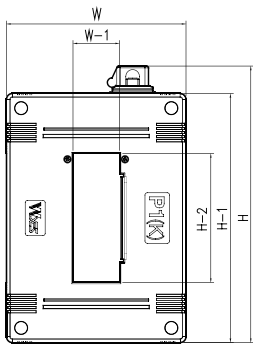

PROTECTION RELAY TYPE (부스바관통형/계전기용) CURRENT TRANSFORMER

0.72~1.2kV (150~6000A)

- Standard :KS C 1706, IEC 61869-2, JEC 1201, IEEE C 57.13

V-TYPE

H-TYPE

● Illustration & Drawing

RV Type (Vertical Type)

RH Type (Horizontal Type)

● Connection Diagram

1 - Core Single ratio

● Specifications

- Square type C,T(Busbar installing type)
- Maximum voltage : 0.72~1.2kV
- Over current strength : 40In/1sec.
- Frequency : 60Hz (Option 50Hz)
- Case : Poly carbonate (PC)

• Please inquire us in advance for the customized-specification (PX class)

● Dimension

Model	W	W-1	H	H-1	H-2	D	D-1	L	L-1
WYCS-066RV	117	15	179.5	156	61	84	61	20	45
WYCS-066RH	156	61	140.5	117	15	84	61	20	45
WYCS-105RV	148	34.7	227.3	204	101.7	78	55	50	70
WYCS-105RH	204	101.7	171.3	148	34.7	78	55	50	70
WYCS-107RV	148	35	227.5	204	102	97	74	50	70
WYCS-107RH	204	102	171.5	148	35	97	74	50	70
WYCS-116RV	153	40	235.5	212	110	84	61	50	70
WYCS-116RH	212	110	176.5	153	40	84	61	50	70
WYCS-166RV	176	65	283.5	260	160	84	61	50	70
WYCS-166RH	260	160	199.5	176	65	84	61	50	70
WYCS-196RV	199	90	311.5	288	190	84	61	50	70
WYCS-196RH	288	190	222.5	199	90	84	61	50	70

(mm)