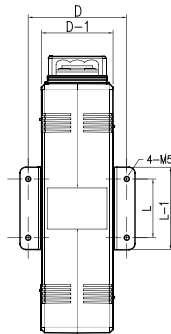

PROTECTION RELAY TYPE (부스바관통형/계전기용) CURRENT TRANSFORMER

0.72~1.2kV (150~6000A)

- Standard :KS C 1706, IEC 61869-2, JEC 1201, IEEE C 57.13

V-TYPE

H-TYPE

● Illustration & Drawing

RV Type (Vertical Type)

RH Type (Horizontal Type)

● Connection Diagram

1 - Core Single ratio

● Specifications

- Square type C,T(Busbar installing type)
- Maximum voltage : 0.72~1.2kV
- Over current strength : 40In/1sec.
- Frequency : 60Hz (Option 50Hz)
- Case : Poly carbonate (PC)

• Please inquire us in advance for the customized-specification (PX class)

● Dimension

Model	W	W-1	H	H-1	H-2	D	D-1	L	L-1
WYCS-066RV	117	15	179.5	156	61	84	61	20	45
WYCS-066RH	156	61	140.5	117	15	84	61	20	45
WYCS-105RV	148	34.7	227.3	204	101.7	78	55	50	70
WYCS-105RH	204	101.7	171.3	148	34.7	78	55	50	70
WYCS-107RV	148	35	227.5	204	102	97	74	50	70
WYCS-107RH	204	102	171.5	148	35	97	74	50	70
WYCS-116RV	153	40	235.5	212	110	84	61	50	70
WYCS-116RH	212	110	176.5	153	40	84	61	50	70
WYCS-166RV	176	65	283.5	260	160	84	61	50	70
WYCS-166RH	260	160	199.5	176	65	84	61	50	70
WYCS-196RV	199	90	311.5	288	190	84	61	50	70
WYCS-196RH	288	190	222.5	199	90	84	61	50	70

(mm)