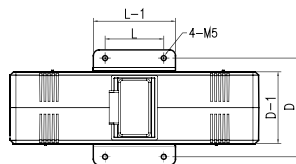

● Connection Diagram

1 - Core Single ratio

● Specifications

- Square type C,T(Busbar installing type)
- Maximum voltage : 0.72~1.2kV
- Over current strength : 40In/1sec.
- Frequency : 60Hz (Option 50Hz)
- Case : Poly carbonate (PC)

● Features

- Protect cover
- Easy to install panel mounting kit

● 1-Core Single Ratio Type

Model	Primary (A)	Secondary (A)	Burden (VA)	Class	weight (kg)	
WYCS-066RV WYCS-066RH	150~630	5 or 1	5VA	5P10	4.5	
	400~630			5P20	4.5	
	500~630		15VA	5P10	4.5	
WYCS-105RV WYCS-105RH	200~2000		5VA	5P10	5	
	500~2000			5P20	5	
	500~2000			15VA	5P10	5
	1500~2000			5P20	5	
WYCS-107RV WYCS-107RH	150~1200		5VA	5P10	6	
	200~1200			5P20	6	
	300~1200			15VA	5P10	6
	630~1200			5P20	6	
WYCS-116RV WYCS-116RH	750~1200		40VA	5P10	6	
	200~3000	5VA		5P10	6	
	400~3000	5P20		6		
	600~3000	15VA		5P10	6	
WYCS-166RV WYCS-166RH	1200~3000	5VA	5P10	6		
	1500~3000		5P20	6		
	3000~5000		15VA	5P10	8	
	3000~5000		5P20	8		
WYCS-196RV WYCS-196RH	3000~5000	40VA	5P10	8		
	4000~6000		5VA	5P10	9	
	4000~6000		5P20	9		
	4000~6000		15VA	5P10	9	
WYCS-196RV WYCS-196RH	4000~6000	40VA	5P10	9		
	4000~6000		5P20	9		

• Please inquire us in advance for the customized-specification (PX class)

● Dimension

Model	W	W-1	H	H-1	H-2	D	D-1	L	L-1
WYCS-066RV	117	15	179.5	156	61	84	61	20	45
WYCS-066RH	156	61	140.5	117	15	84	61	20	45
WYCS-105RV	148	34.7	227.3	204	101.7	78	55	50	70
WYCS-105RH	204	101.7	171.3	148	34.7	78	55	50	70
WYCS-107RV	148	35	227.5	204	102	97	74	50	70
WYCS-107RH	204	102	171.5	148	35	97	74	50	70
WYCS-116RV	153	40	235.5	212	110	84	61	50	70
WYCS-116RH	212	110	176.5	153	40	84	61	50	70
WYCS-166RV	176	65	283.5	260	160	84	61	50	70
WYCS-166RH	260	160	199.5	176	65	84	61	50	70
WYCS-196RV	199	90	311.5	288	190	84	61	50	70
WYCS-196RH	288	190	222.5	199	90	84	61	50	70