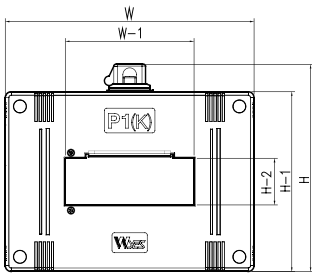

PROTECTION RELAY TYPE (부스바관통형/계전기용) CURRENT TRANSFORMER

0.72~1.2kV (150~6000A)

- Standard :KS C 1706, IEC 61869-2, JEC 1201, IEEE C 57.13

V-TYPE

H-TYPE

● Illustration & Drawing

RV Type (Vertical Type)

RH Type (Horizontal Type)

● Connection Diagram

1 - Core Single ratio

● Specifications

- Square type C,T(Busbar installing type)
- Maximum voltage : 0.72~1.2kV
- Over current strength : 40In/1sec.
- Frequency : 60Hz (Option 50Hz)
- Case : Poly carbonate (PC)

● Features

- Protect cover
- Easy to install panel mounting kit

● 1-Core Single Ratio Type

Model	Primary (A)	Secondary (A)	Burden (VA)	Class	weight (kg)	
WYCS-066RV WYCS-066RH	150~630	5 or 1	5VA	5P10	4.5	
	400~630			5P20	4.5	
	500~630		15VA	5P10	4.5	
WYCS-105RV WYCS-105RH	200~2000		5VA	5P10	5	
	500~2000			5P20	5	
	500~2000			15VA	5P10	5
	1500~2000			5P20	5	
WYCS-107RV WYCS-107RH	150~1200		5VA	5P10	6	
	200~1200			5P20	6	
	300~1200			15VA	5P10	6
	630~1200			5P20	6	
WYCS-116RV WYCS-116RH	750~1200		40VA	5P10	6	
	200~3000	5VA		5P10	6	
	400~3000	5P20		6		
	600~3000	15VA		5P10	6	
WYCS-166RV WYCS-166RH	1200~3000	5VA	5P10	6		
	1500~3000		5P20	6		
	3000~5000		15VA	5P10	8	
	3000~5000		5P20	8		
WYCS-196RV WYCS-196RH	3000~5000	40VA	5P10	8		
	4000~6000		5VA	5P10	9	
	4000~6000		5P20	9		
	4000~6000		15VA	5P10	9	
WYCS-196RV WYCS-196RH	4000~6000	40VA	5P10	9		
	4000~6000		5P20	9		

• Please inquire us in advance for the customized-specification (PX class)

● Dimension

Model	W	W-1	H	H-1	H-2	D	D-1	L	L-1
WYCS-066RV	117	15	179.5	156	61	84	61	20	45
WYCS-066RH	156	61	140.5	117	15	84	61	20	45
WYCS-105RV	148	34.7	227.3	204	101.7	78	55	50	70
WYCS-105RH	204	101.7	171.3	148	34.7	78	55	50	70
WYCS-107RV	148	35	227.5	204	102	97	74	50	70
WYCS-107RH	204	102	171.5	148	35	97	74	50	70
WYCS-116RV	153	40	235.5	212	110	84	61	50	70
WYCS-116RH	212	110	176.5	153	40	84	61	50	70
WYCS-166RV	176	65	283.5	260	160	84	61	50	70
WYCS-166RH	260	160	199.5	176	65	84	61	50	70
WYCS-196RV	199	90	311.5	288	190	84	61	50	70
WYCS-196RH	288	190	222.5	199	90	84	61	50	70