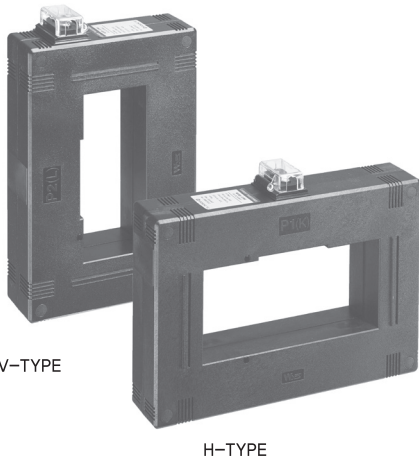

PROTECTION RELAY TYPE (부스바관통형/계전기용) CURRENT TRANSFORMER

0.72~1.2kV (150~6000A)

- Standard :KS C 1706, IEC 61869-2, JEC 1201, IEEE C 57.13

V-TYPE

H-TYPE

● Illustration & Drawing

RV Type (Vertical Type)

RH Type (Horizontal Type)

● Connection Diagram

1 - Core Single ratio

● Specifications

- Square type C,T(Busbar installing type)
- Maximum voltage : 0.72~1.2kV
- Over current strength : 40In/1sec.
- Frequency : 60Hz (Option 50Hz)
- Case : Poly carbonate (PC)

● Features

- Protect cover
- Easy to install panel mounting kit

● 1-Core Single Ratio Type

Model	Primary (A)	Secondary (A)	Burden (VA)	Class	weight (kg)	
WYCS-066RV WYCS-066RH	150~630	5 or 1	5VA	5P10	4.5	
	400~630			5P20	4.5	
	500~630		15VA	5P10	4.5	
WYCS-105RV WYCS-105RH	200~2000		5VA	5P10	5	
	500~2000			5P20	5	
	500~2000			15VA	5P10	5
	1500~2000			5P20	5	
WYCS-107RV WYCS-107RH	150~1200		5VA	5P10	6	
	200~1200			5P20	6	
	300~1200			15VA	5P10	6
	630~1200			5P20	6	
WYCS-116RV WYCS-116RH	750~1200		40VA	5P10	6	
	200~3000	5VA		5P10	6	
	400~3000	5P20		6		
	600~3000	15VA		5P10	6	
WYCS-166RV WYCS-166RH	1200~3000	5VA	5P10	6		
	1500~3000		5P20	6		
	3000~5000		15VA	5P10	8	
	3000~5000		5P20	8		
WYCS-196RV WYCS-196RH	3000~5000	40VA	5P10	8		
	4000~6000		5VA	5P10	9	
	4000~6000		5P20	9		
	4000~6000		15VA	5P10	9	
WYCS-196RV WYCS-196RH	4000~6000	40VA	5P10	9		
	4000~6000		5P20	9		

• Please inquire us in advance for the customized-specification (PX class)

● Dimension

Model	W	W-1	H	H-1	H-2	D	D-1	L	L-1
WYCS-066RV	117	15	179.5	156	61	84	61	20	45
WYCS-066RH	156	61	140.5	117	15	84	61	20	45
WYCS-105RV	148	34.7	227.3	204	101.7	78	55	50	70
WYCS-105RH	204	101.7	171.3	148	34.7	78	55	50	70
WYCS-107RV	148	35	227.5	204	102	97	74	50	70
WYCS-107RH	204	102	171.5	148	35	97	74	50	70
WYCS-116RV	153	40	235.5	212	110	84	61	50	70
WYCS-116RH	212	110	176.5	153	40	84	61	50	70
WYCS-166RV	176	65	283.5	260	160	84	61	50	70
WYCS-166RH	260	160	199.5	176	65	84	61	50	70
WYCS-196RV	199	90	311.5	288	190	84	61	50	70
WYCS-196RH	288	190	222.5	199	90	84	61	50	70