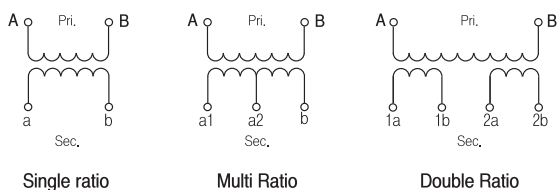

● Connection Diagram