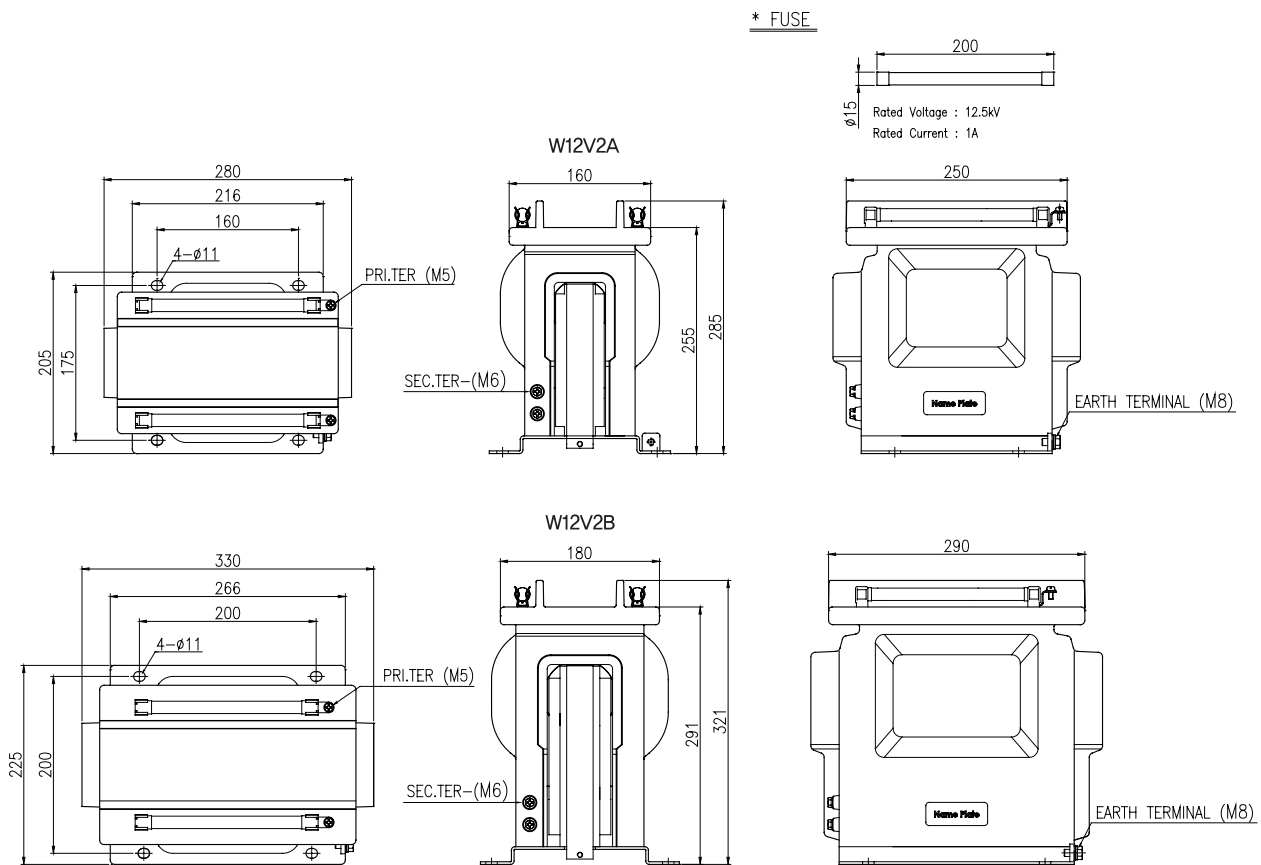

3.6~12kV (0~200VA)

● Specification

ITEM	Highest voltage for equipment (Um)	Voltage Ratio (V)	IEC 61869-3			IEEE C57.13	
			Accuracy Class	Burden (VA)	Voltage Factor	Accuracy Class	Burden (VA)
W12V2A	12kV	11000/110, 220	0.2	40	1.2Con't	0.3	M
			0.5	100		0.6	Y
			1.0	200		1.2	Z
W12V2B	12kV	11000/110, 220	0.2	50	1.2Con't	0.3	Y
			0.5	200		0.6	Z

● Dimension

HV/CT
고압변류기

HV/VT-MOF
고압변압기

LV/CT
저압변류기

LV/VT
저압변압기

RELA
보통계전기

E
누전경보기

GF
지락계전기

ZCT
영상변류기

METER
지시전기계기

SHUNT
셔트