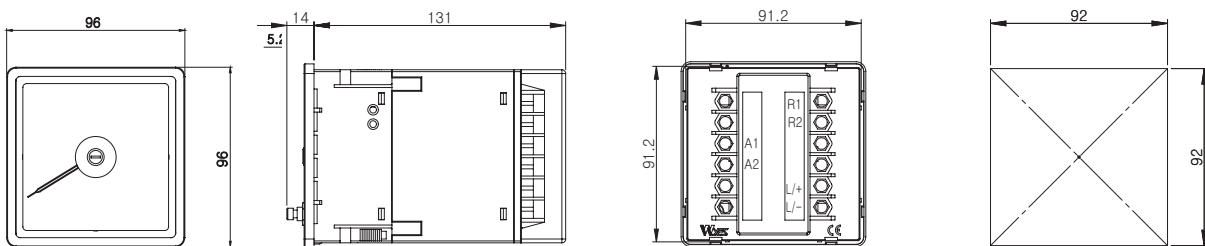

최대지시계 Maximum Demand Meter (Vo, Ao Meter)

● Outside Connection Diagram

· Vo-Meter

· Ao-Meter

● Dimension

· 광각형 (110 x 110mm)

· DIN 각형 (96 x 96mm)

Panel Cut out