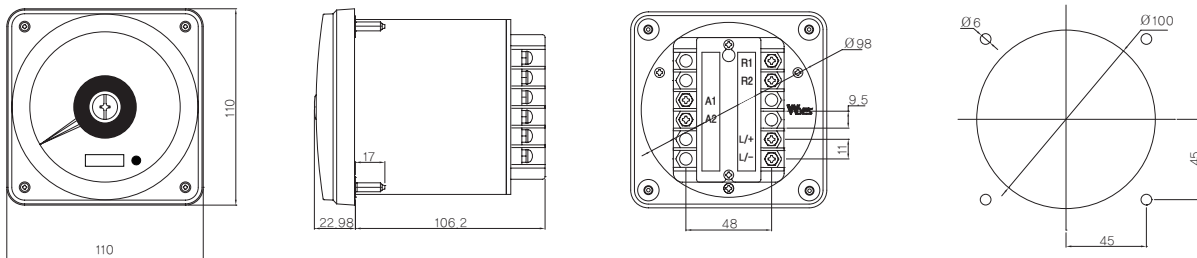

최대지시계 Maximum Demand Meter (Vo, Ao Meter)

● Outside Connection Diagram

· Vo-Meter

· Ao-Meter

● Dimension

· 광각형 (110 x 110mm)

· DIN 각형 (96 x 96mm)

Panel Cut out